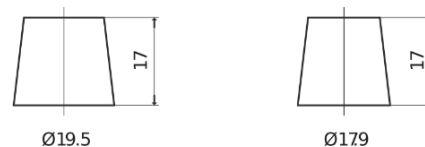

Product overview

Batteries for Cars

Power DB800

Part number	DB800
Technology	Flooded
EAN/GTIN	3661024026246
Voltage	12 V
Capacity	80.0 Ah
CCA	640 A
Length	315 mm
Width	175 mm
Height	190 mm
Box size	L04
Polarity	ETN 0
Terminal Type	EN taper post
Hold Down	B13
Weights (subject of variation)	19.00 kg

Polarity

Terminal Type

Positive Terminal

Negative Terminal

Hold Down

Design, features and specifications are subject to change without notice. We disclaim any representation or warranty, express or implied, concerning the data or recommendations, and in no event shall be liable for any loss or damage claimed to have arisen as a result. Some products may not be available in your local market.