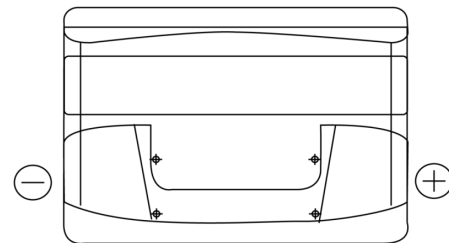

Product overview

Batteries for Cars

Power DB740

Part number	DB740
Technology	Flooded
EAN/GTIN	3661024024556
Voltage	12 V
Capacity	74.0 Ah
CCA	680 A
Length	278 mm
Width	175 mm
Height	190 mm
Box size	L03
Polarity	ETN 0
Terminal Type	EN taper post
Hold Down	B13
Weights (subject of variation)	16.60 kg

Polarity

Terminal Type

Positive Terminal Negative Terminal

Hold Down

Design, features and specifications are subject to change without notice. We disclaim any representation or warranty, express or implied, concerning the data or recommendations, and in no event shall be liable for any loss or damage claimed to have arisen as a result. Some products may not be available in your local market.