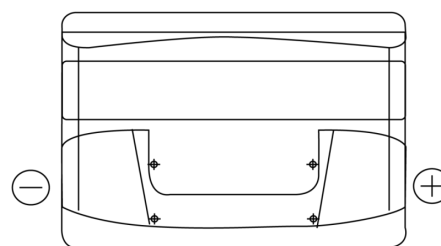

Product overview

Batteries for Cars

Power DB712

Part number	DB712
Technology	Flooded
EAN/GTIN	3661024024648
Voltage	12 V
Capacity	71.0 Ah
CCA	670 A
Length	278 mm
Width	175 mm
Height	175 mm
Box size	LB3
Polarity	ETN 0
Terminal Type	EN taper post
Hold Down	B13
Weights (subject of variation)	15.30 kg

Polarity

Terminal Type

Positive Terminal

Negative Terminal

Hold Down

Design, features and specifications are subject to change without notice. We disclaim any representation or warranty, express or implied, concerning the data or recommendations, and in no event shall be liable for any loss or damage claimed to have arisen as a result. Some products may not be available in your local market.