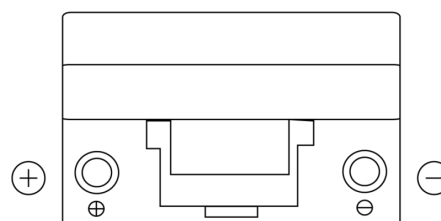

Product overview

Batteries for Cars

Power DB705

Part number	DB705
Technology	Flooded
EAN/GTIN	3661024024440
Voltage	12 V
Capacity	70.0 Ah
CCA	540 A
Length	270 mm
Width	173 mm
Height	222 mm
Box size	D26
Polarity	ETN 1
Terminal Type	EN taper post
Hold Down	Korean B1+B6
Weights (subject of variation)	16.10 kg

Polarity

Terminal Type

Hold Down

Design, features and specifications are subject to change without notice. We disclaim any representation or warranty, express or implied, concerning the data or recommendations, and in no event shall be liable for any loss or damage claimed to have arisen as a result. Some products may not be available in your local market.