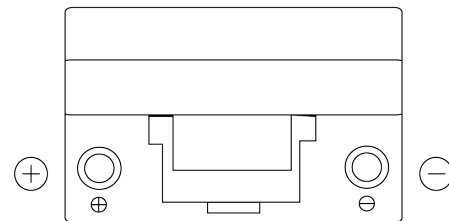

**Product overview**

Batteries for Cars

**Power DB705**

Part number	DB705
Technology	Flooded
EAN/GTIN	3661024024440
Voltage	12 V
Capacity	70.0 Ah
CCA	540 A
Length	270 mm
Width	173 mm
Height	222 mm
Box size	D26
Polarity	ETN 1
Terminal Type	EN taper post
Hold Down	Korean B1+B6
Weights (subject of variation)	16.10 kg

**Polarity**

**Terminal Type**

**Hold Down**

Design, features and specifications are subject to change without notice. We disclaim any representation or warranty, express or implied, concerning the data or recommendations, and in no event shall be liable for any loss or damage claimed to have arisen as a result. Some products may not be available in your local market.