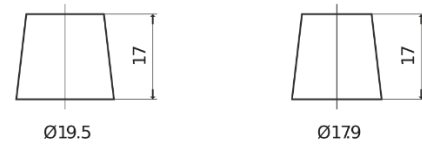

Product overview

Batteries for Cars

Power DB704

Part number	DB704
Technology	Flooded
EAN/GTIN	3661024024433
Voltage	12 V
Capacity	70.0 Ah
CCA	540 A
Length	270 mm
Width	173 mm
Height	222 mm
Box size	D26
Polarity	ETN 0
Terminal Type	EN taper post
Hold Down	Korean B1+B6
Weights (subject of variation)	16.10 kg

Polarity

Terminal Type

Positive Terminal

Negative Terminal

Hold Down

Design, features and specifications are subject to change without notice. We disclaim any representation or warranty, express or implied, concerning the data or recommendations, and in no event shall be liable for any loss or damage claimed to have arisen as a result. Some products may not be available in your local market.