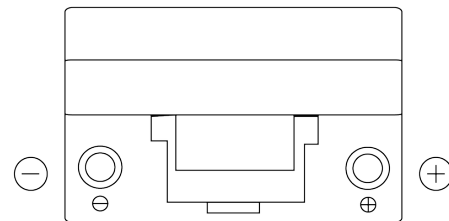

Product overview

Batteries for Cars

Power DB704

Part number	DB704
Technology	Flooded
EAN/GTIN	3661024024433
Voltage	12 V
Capacity	70.0 Ah
CCA	540 A
Length	270 mm
Width	173 mm
Height	222 mm
Box size	D26
Polarity	ETN 0
Terminal Type	EN taper post
Hold Down	Korean B1+B6
Weights (subject of variation)	16.10 kg

Polarity

Terminal Type

Positive Terminal

Negative Terminal

Hold Down

Design, features and specifications are subject to change without notice. We disclaim any representation or warranty, express or implied, concerning the data or recommendations, and in no event shall be liable for any loss or damage claimed to have arisen as a result. Some products may not be available in your local market.