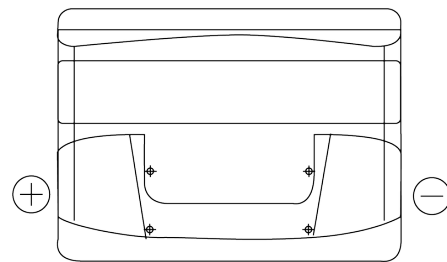

**Product overview**

Batteries for Cars

**Power DB621**

Part number	DB621
Technology	Flooded
EAN/GTIN	3661024024549
Voltage	12 V
Capacity	62.0 Ah
CCA	540 A
Length	242 mm
Width	175 mm
Height	190 mm
Box size	L02
Polarity	ETN 1
Terminal Type	EN taper post
Hold Down	B13
Weights (subject of variation)	14.20 kg

**Polarity**

**Terminal Type**

Ø19.5

Ø179

Positive Terminal

Negative Terminal

**Hold Down**

5 notches