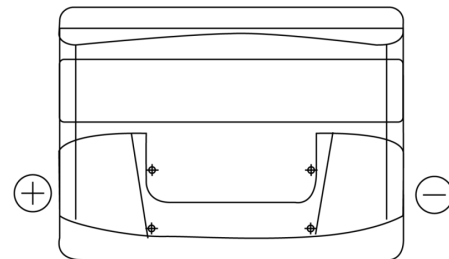

Product overview

Batteries for Cars

Power DB621

Part number	DB621
Technology	Flooded
EAN/GTIN	3661024024549
Voltage	12 V
Capacity	62.0 Ah
CCA	540 A
Length	242 mm
Width	175 mm
Height	190 mm
Box size	L02
Polarity	ETN 1
Terminal Type	EN taper post
Hold Down	B13
Weights (subject of variation)	14.20 kg

Polarity

Terminal Type

Hold Down

Design, features and specifications are subject to change without notice. We disclaim any representation or warranty, express or implied, concerning the data or recommendations, and in no event shall be liable for any loss or damage claimed to have arisen as a result. Some products may not be available in your local market.