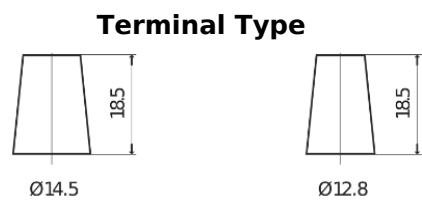

Product overview

Batteries for Cars

Power DB457

Part number	DB457
Technology	Flooded
EAN/GTIN	3661024024365
Voltage	12 V
Capacity	45.0 Ah
CCA	330 A
Length	237 mm
Width	127 mm
Height	227 mm
Box size	B24
Polarity	ETN 1
Terminal Type	JIS taper post
Hold Down	B0
Weights (subject of variation)	11.40 kg