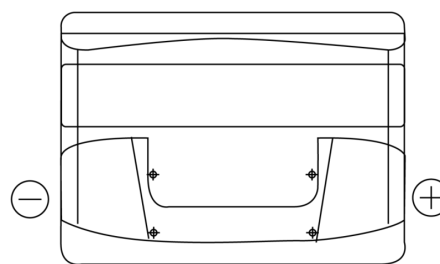

Product overview

Batteries for Cars

Power DB442

Part number	DB442
Technology	Flooded
EAN/GTIN	3661024024600
Voltage	12 V
Capacity	44.0 Ah
CCA	420 A
Length	207 mm
Width	175 mm
Height	175 mm
Box size	LB1
Polarity	ETN 0
Terminal Type	EN taper post
Hold Down	B13
Weights (subject of variation)	10.60 kg

Polarity

Terminal Type

Positive Terminal

Negative Terminal

Hold Down

Design, features and specifications are subject to change without notice. We disclaim any representation or warranty, express or implied, concerning the data or recommendations, and in no event shall be liable for any loss or damage claimed to have arisen as a result. Some products may not be available in your local market.