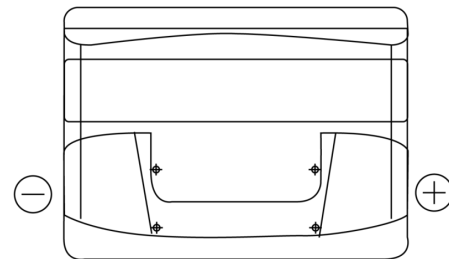

Product overview

Batteries for Cars

Power DB442

Part number	DB442
Technology	Flooded
EAN/GTIN	3661024024600
Voltage	12 V
Capacity	44.0 Ah
CCA	420 A
Length	207 mm
Width	175 mm
Height	175 mm
Box size	LB1
Polarity	ETN 0
Terminal Type	EN taper post
Hold Down	B13
Weights (subject of variation)	10.60 kg

Polarity

Terminal Type

Positive Terminal Negative Terminal

Hold Down

Design, features and specifications are subject to change without notice. We disclaim any representation or warranty, express or implied, concerning the data or recommendations, and in no event shall be liable for any loss or damage claimed to have arisen as a result. Some products may not be available in your local market.