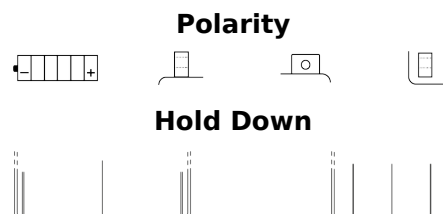

Product overview

Batteries for Motorcycles, ATVs, Snowmobiles, Garden

Conventional E60-N24L-A

| | |
|--------------------------------|---------------|
| Part number | E60-N24L-A |
| Technology | Flooded |
| EAN/GTIN | 3661024033589 |
| Voltage | 12 V |
| Capacity | 28 Ah |
| CCA | 280 A |
| Length | 185 mm |
| Width | 125 mm |
| Height | 175 mm |
| Box size | C67 |
| Polarity | ETN 0 |
| Terminal Type | M11 |
| Hold Down | B0 |
| Weights (subject of variation) | 8.60 kg |