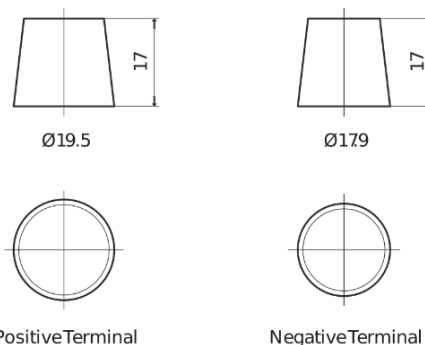

**Product overview**

Batteries for Cars

**Power DB440**

Part number	DB440
Technology	Flooded
EAN/GTIN	3661024024501
Voltage	12 V
Capacity	44.0 Ah
CCA	400 A
Length	175 mm
Width	175 mm
Height	190 mm
Box size	L00
Polarity	ETN 0
Terminal Type	EN taper post
Hold Down	B13
Weights (subject of variation)	10.70 kg

**Polarity**

**Terminal Type**

Positive Terminal

Negative Terminal

**Hold Down**

Design, features and specifications are subject to change without notice. We disclaim any representation or warranty, express or implied, concerning the data or recommendations, and in no event shall be liable for any loss or damage claimed to have arisen as a result. Some products may not be available in your local market.