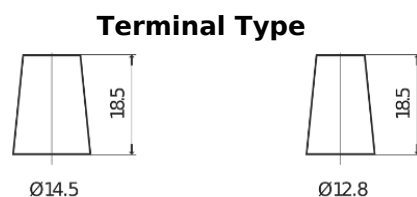

Product overview

Batteries for Cars

Power DB357

Part number	DB357
Technology	Flooded
EAN/GTIN	3661024024341
Voltage	12 V
Capacity	35.0 Ah
CCA	240 A
Length	187 mm
Width	127 mm
Height	220 mm
Box size	B19
Polarity	ETN 1
Terminal Type	JIS taper post
Hold Down	B0
Weights (subject of variation)	8.90 kg