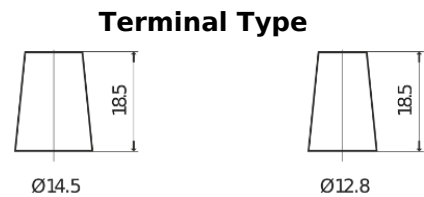

**Product overview**

Batteries for Cars

**Power DB356**

|                                |                |
|--------------------------------|----------------|
| Part number                    | DB356          |
| Technology                     | Flooded        |
| EAN/GTIN                       | 3661024024334  |
| Voltage                        | 12 V           |
| Capacity                       | 35.0 Ah        |
| CCA                            | 240 A          |
| Length                         | 187 mm         |
| Width                          | 127 mm         |
| Height                         | 220 mm         |
| Box size                       | B19            |
| Polarity                       | ETN 0          |
| Terminal Type                  | JIS taper post |
| Hold Down                      | B0             |
| Weights (subject of variation) | 8.90 kg        |