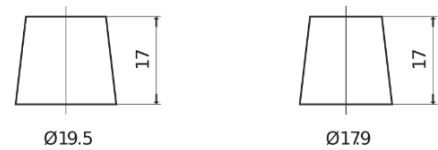

**Product overview**

Batteries for Cars

**Power DB1100**

Part number	DB1100
Technology	Flooded
EAN/GTIN	3661024026239
Voltage	12 V
Capacity	110.0 Ah
CCA	850 A
Length	392 mm
Width	175 mm
Height	190 mm
Box size	L06
Polarity	ETN 0
Terminal Type	EN taper post
Hold Down	B13
Weights (subject of variation)	26.30 kg

**Polarity**

**Terminal Type**

Positive Terminal

Negative Terminal

**Hold Down**

Design, features and specifications are subject to change without notice. We disclaim any representation or warranty, express or implied, concerning the data or recommendations, and in no event shall be liable for any loss or damage claimed to have arisen as a result. Some products may not be available in your local market.