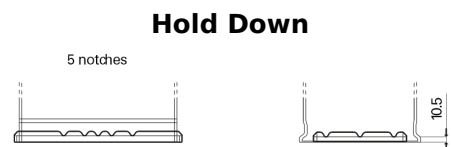

**Product overview**

Batteries for Cars

**Power DB1100**

Part number	DB1100
Technology	Flooded
EAN/GTIN	3661024026239
Voltage	12 V
Capacity	110.0 Ah
CCA	850 A
Length	392 mm
Width	175 mm
Height	190 mm
Box size	L06
Polarity	ETN 0
Terminal Type	EN taper post
Hold Down	B13
Weights (subject of variation)	26.30 kg