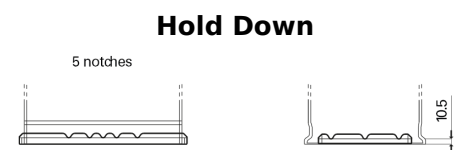

Product overview

Batteries for Cars

Power DB1100

Part number	DB1100
Technology	Flooded
EAN/GTIN	3661024026239
Voltage	12 V
Capacity	110.0 Ah
CCA	850 A
Length	392 mm
Width	175 mm
Height	190 mm
Box size	L06
Polarity	ETN 0
Terminal Type	EN taper post
Hold Down	B13
Weights (subject of variation)	26.30 kg