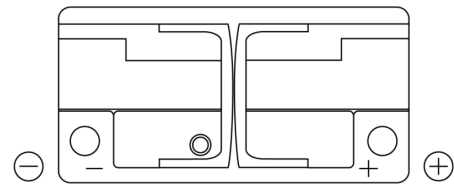

**Product overview**

Batteries for Cars

**Power DB1100**

Part number	DB1100
Technology	Flooded
EAN/GTIN	3661024026239
Voltage	12 V
Capacity	110.0 Ah
CCA	850 A
Length	392 mm
Width	175 mm
Height	190 mm
Box size	L06
Polarity	ETN 0
Terminal Type	EN taper post
Hold Down	B13
Weights (subject of variation)	26.30 kg

**Polarity**

**Terminal Type**

Positive Terminal

Negative Terminal

**Hold Down**

Design, features and specifications are subject to change without notice. We disclaim any representation or warranty, express or implied, concerning the data or recommendations, and in no event shall be liable for any loss or damage claimed to have arisen as a result. Some products may not be available in your local market.