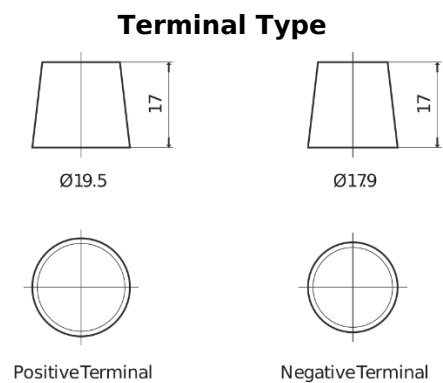

**Product overview**

Batteries for Cars

**Power DB1100**

Part number	DB1100
Technology	Flooded
EAN/GTIN	3661024026239
Voltage	12 V
Capacity	110.0 Ah
CCA	850 A
Length	392 mm
Width	175 mm
Height	190 mm
Box size	L06
Polarity	ETN 0
Terminal Type	EN taper post
Hold Down	B13
Weights (subject of variation)	26.30 kg