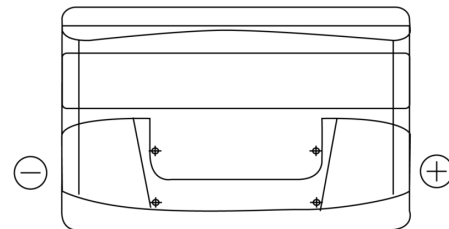

**Product overview**

Batteries for Cars

**Power DB1000**

Part number	DB1000
Technology	Flooded
EAN/GTIN	3661024024716
Voltage	12 V
Capacity	100.0 Ah
CCA	720 A
Length	315 mm
Width	175 mm
Height	205 mm
Box size	LH4
Polarity	ETN 0
Terminal Type	EN taper post
Hold Down	B13
Weights (subject of variation)	21.90 kg

**Polarity**

**Terminal Type**

Positive Terminal

Negative Terminal

**Hold Down**

Design, features and specifications are subject to change without notice. We disclaim any representation or warranty, express or implied, concerning the data or recommendations, and in no event shall be liable for any loss or damage claimed to have arisen as a result. Some products may not be available in your local market.