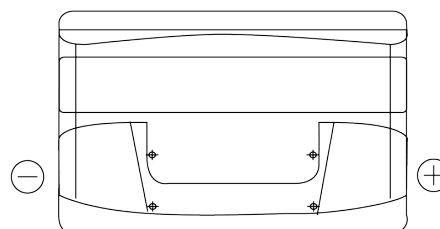

**Product overview**

Batteries for Cars

**Power DB1000**

Part number	DB1000
Technology	Flooded
EAN/GTIN	3661024024716
Voltage	12 V
Capacity	100.0 Ah
CCA	720 A
Length	315 mm
Width	175 mm
Height	205 mm
Box size	LH4
Polarity	ETN 0
Terminal Type	EN taper post
Hold Down	B13
Weights (subject of variation)	21.90 kg

**Polarity**

**Terminal Type**

Positive Terminal

Negative Terminal

**Hold Down**

Design, features and specifications are subject to change without notice. We disclaim any representation or warranty, express or implied, concerning the data or recommendations, and in no event shall be liable for any loss or damage claimed to have arisen as a result. Some products may not be available in your local market.