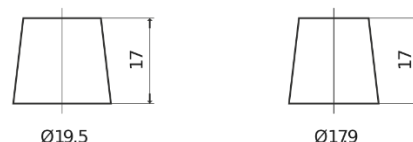

**Product overview**

Batteries for Cars

**Power DB1000**

Part number	DB1000
Technology	Flooded
EAN/GTIN	3661024024716
Voltage	12 V
Capacity	100.0 Ah
CCA	720 A
Length	315 mm
Width	175 mm
Height	205 mm
Box size	LH4
Polarity	ETN 0
Terminal Type	EN taper post
Hold Down	B13
Weights (subject of variation)	21.90 kg

**Polarity**

**Terminal Type**

Positive Terminal

Negative Terminal

**Hold Down**

Design, features and specifications are subject to change without notice. We disclaim any representation or warranty, express or implied, concerning the data or recommendations, and in no event shall be liable for any loss or damage claimed to have arisen as a result. Some products may not be available in your local market.