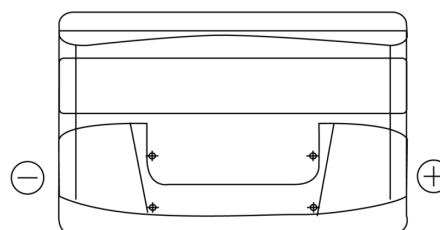

Product overview

Batteries for Cars

Power DB1000

Part number	DB1000
Technology	Flooded
EAN/GTIN	3661024024716
Voltage	12 V
Capacity	100.0 Ah
CCA	720 A
Length	315 mm
Width	175 mm
Height	205 mm
Box size	LH4
Polarity	ETN 0
Terminal Type	EN taper post
Hold Down	B13
Weights (subject of variation)	21.90 kg

Polarity

Terminal Type

Positive Terminal

Negative Terminal

Hold Down

Design, features and specifications are subject to change without notice. We disclaim any representation or warranty, express or implied, concerning the data or recommendations, and in no event shall be liable for any loss or damage claimed to have arisen as a result. Some products may not be available in your local market.