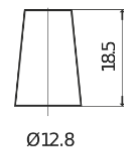

**Product overview**

Batteries for Cars

**Formula FB357**

Part number	FB357
Technology	Flooded
EAN/GTIN	3661024044349
Voltage	12 V
Capacity	35 Ah
CCA	240 A
Length	187 mm
Width	127 mm
Height	220 mm
Box size	B19
Polarity	ETN 1
Terminal Type	JIS taper post
Hold Down	B0
Weights (subject of variation)	8.90 kg

**Polarity**

**Terminal Type**

Positive Terminal

Negative Terminal

**Hold Down**

Design, features and specifications are subject to change without notice. We disclaim any representation or warranty, express or implied, concerning the data or recommendations, and in no event shall be liable for any loss or damage claimed to have arisen as a result. Some products may not be available in your local market.