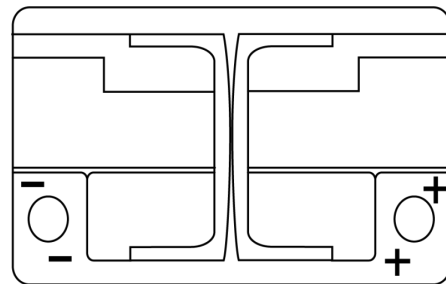

Product overview

Batteries for Cars

AGM CK720

Part number	CK720
Technology	AGM
EAN/GTIN	3661024017022
Voltage	12 V
Capacity	72.0 Ah
CCA	760 A
Length	278 mm
Width	175 mm
Height	190 mm
Box size	L03
Polarity	ETN 0
Terminal Type	EN taper post
Hold Down	B13
Weights (subject of variation)	20.60 kg

Polarity

Terminal Type

Positive Terminal

Negative Terminal

Hold Down

Design, features and specifications are subject to change without notice. We disclaim any representation or warranty, express or implied, concerning the data or recommendations, and in no event shall be liable for any loss or damage claimed to have arisen as a result. Some products may not be available in your local market.