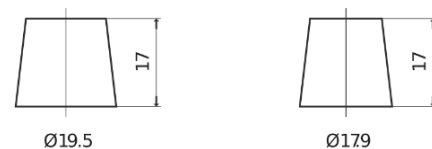

Product overview

Batteries for Cars

AGM CK700

Part number	CK700
Technology	AGM
EAN/GTIN	3661024015714
Voltage	12 V
Capacity	70.0 Ah
CCA	760 A
Length	278 mm
Width	175 mm
Height	190 mm
Box size	L03
Polarity	ETN 0
Terminal Type	EN taper post
Hold Down	B13
Weights (subject of variation)	20.60 kg

Polarity

Terminal Type

Positive Terminal

Negative Terminal

Hold Down

Design, features and specifications are subject to change without notice. We disclaim any representation or warranty, express or implied, concerning the data or recommendations, and in no event shall be liable for any loss or damage claimed to have arisen as a result. Some products may not be available in your local market.