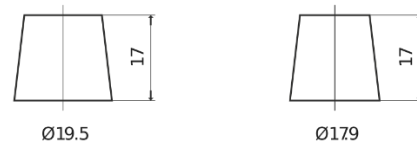

**Product overview**

Batteries for Trucks, Buses, Construction, Agriculture

**StartPRO EG1402**

Part number	EG1402
Technology	Flooded
EAN/GTIN	3661024035347
Voltage	12 V
Capacity	140 Ah
CCA	900 A
Length	508 mm
Width	175 mm
Height	205 mm
Box size	ATM
Polarity	ETN 0
Terminal Type	EN taper post
Hold Down	B1
Weights (subject of variation)	33.80 kg

**Polarity**

**Terminal Type**

Positive Terminal

Negative Terminal

**Hold Down**

Design, features and specifications are subject to change without notice. We disclaim any representation or warranty, express or implied, concerning the data or recommendations, and in no event shall be liable for any loss or damage claimed to have arisen as a result. Some products may not be available in your local market.