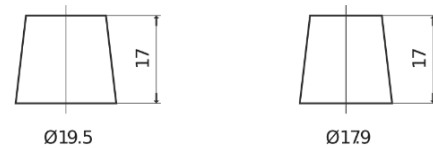

Product overview

Batteries for Trucks, Buses, Construction, Agriculture

PowerPRO Agri&Construction CJ1652

Part number	CJ1652
Technology	Flooded
EAN/GTIN	3661024016858
Voltage	6 V
Capacity	165.0 Ah
CCA	900 A
Length	335 mm
Width	175 mm
Height	239 mm
Box size	MT5
Polarity	ETN 0
Terminal Type	EN taper post
Hold Down	B1
Weights (subject of variation)	21.80 kg

Polarity

Terminal Type