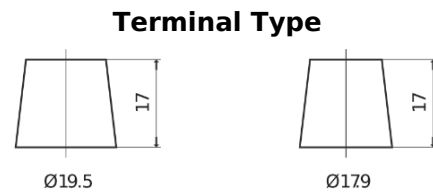

Product overview

Batteries for Trucks, Buses, Construction, Agriculture

PowerPRO Agri&Construction CJ1523

Part number	CJ1523
Technology	Flooded
EAN/GTIN	3661024016742
Voltage	12 V
Capacity	152.0 Ah
CCA	1130 A
Length	513 mm
Width	189 mm
Height	223 mm
Box size	D04
Polarity	ETN 3
Terminal Type	EN taper post
Hold Down	B0
Weights (subject of variation)	40.30 kg