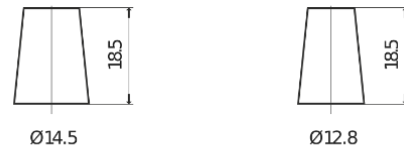

Product overview

Batteries for Cars

Plus CB357

Part number	CB357
Technology	Flooded
EAN/GTIN	3661024014342
Voltage	12 V
Capacity	35 Ah
CCA	240 A
Length	187 mm
Width	127 mm
Height	220 mm
Box size	B19
Polarity	ETN 1
Terminal Type	JIS taper post
Hold Down	B0
Weights (subject of variation)	8.90 kg

Polarity

Terminal Type

Ø14.5

Ø12.8

Positive Terminal

Negative Terminal

Hold Down

Design, features and specifications are subject to change without notice. We disclaim any representation or warranty, express or implied, concerning the data or recommendations, and in no event shall be liable for any loss or damage claimed to have arisen as a result. Some products may not be available in your local market.