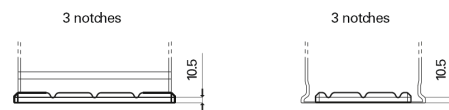

**Product overview**

Batteries for Trucks, Buses, Construction, Agriculture

**PowerPRO Agri&Construction CJ1355**

Part number	CJ1355
Technology	Flooded
EAN/GTIN	3661024016797
Voltage	12 V
Capacity	135.0 Ah
CCA	1000 A
Length	514 mm
Width	175 mm
Height	210 mm
Box size	DB8
Polarity	ETN 3
Terminal Type	EN taper post
Hold Down	B3
Weights (subject of variation)	36.00 kg

**Polarity**

**Terminal Type**

**Hold Down**

Design, features and specifications are subject to change without notice. We disclaim any representation or warranty, express or implied, concerning the data or recommendations, and in no event shall be liable for any loss or damage claimed to have arisen as a result. Some products may not be available in your local market.