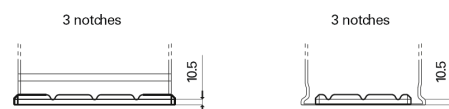

Product overview

Batteries for Trucks, Buses, Construction, Agriculture

PowerPRO Agri&Construction CJ1355

Part number	CJ1355
Technology	Flooded
EAN/GTIN	3661024016797
Voltage	12 V
Capacity	135.0 Ah
CCA	1000 A
Length	514 mm
Width	175 mm
Height	210 mm
Box size	DB8
Polarity	ETN 3
Terminal Type	EN taper post
Hold Down	B3
Weights (subject of variation)	36.00 kg

Polarity

Terminal Type

Positive Terminal

Negative Terminal

Hold Down

Design, features and specifications are subject to change without notice. We disclaim any representation or warranty, express or implied, concerning the data or recommendations, and in no event shall be liable for any loss or damage claimed to have arisen as a result. Some products may not be available in your local market.