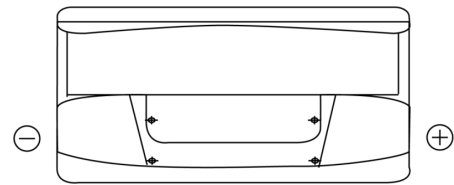

Product overview

Batteries for Trucks, Buses, Construction, Agriculture

PowerPRO Agri&Construction CJ1000

Part number	CJ1000
Technology	Flooded
EAN/GTIN	3661024016827
Voltage	12 V
Capacity	100.0 Ah
CCA	850 A
Length	353 mm
Width	175 mm
Height	190 mm
Box size	L05
Polarity	ETN 0
Terminal Type	EN taper post
Hold Down	B13
Weights (subject of variation)	21.80 kg

Polarity

Terminal Type

Positive Terminal

Negative Terminal

Hold Down

Design, features and specifications are subject to change without notice. We disclaim any representation or warranty, express or implied, concerning the data or recommendations, and in no event shall be liable for any loss or damage claimed to have arisen as a result. Some products may not be available in your local market.