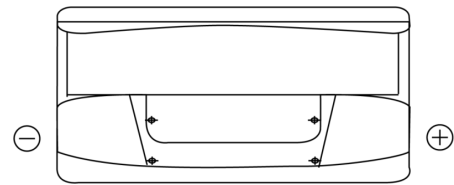

**Product overview**

Batteries for Trucks, Buses, Construction, Agriculture

**PowerPRO Agri&Construction CJ1000**

Part number	CJ1000
Technology	Flooded
EAN/GTIN	3661024016827
Voltage	12 V
Capacity	100.0 Ah
CCA	850 A
Length	353 mm
Width	175 mm
Height	190 mm
Box size	L05
Polarity	ETN 0
Terminal Type	EN taper post
Hold Down	B13
Weights (subject of variation)	21.80 kg

**Polarity**

**Terminal Type**

Positive Terminal

Negative Terminal

**Hold Down**

Design, features and specifications are subject to change without notice. We disclaim any representation or warranty, express or implied, concerning the data or recommendations, and in no event shall be liable for any loss or damage claimed to have arisen as a result. Some products may not be available in your local market.