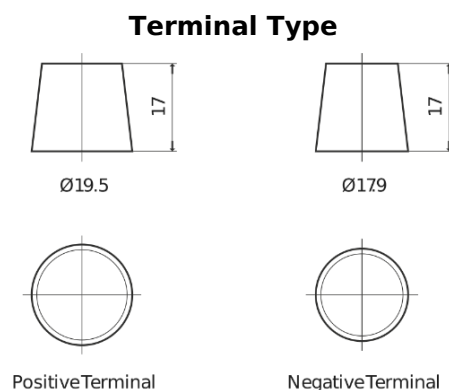

**Product overview**

Batteries for Trucks, Buses, Construction, Agriculture

**StartPRO CG2253**

Part number	CG2253
Technology	Flooded
EAN/GTIN	3661024016964
Voltage	12 V
Capacity	225.0 Ah
CCA	1200 A
Length	518 mm
Width	274 mm
Height	240 mm
Box size	D06
Polarity	ETN 3
Terminal Type	EN taper post
Hold Down	B0
Weights (subject of variation)	54.90 kg