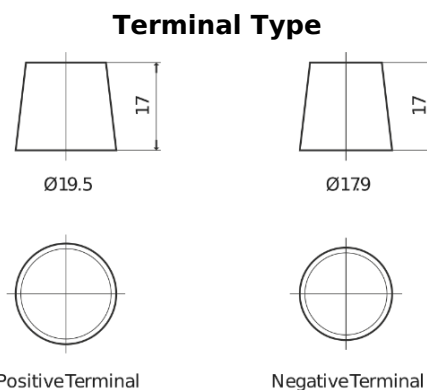

Product overview

Batteries for Trucks, Buses, Construction, Agriculture

StartPRO CG1803

Part number	CG1803
Technology	Flooded
EAN/GTIN	3661024015448
Voltage	12 V
Capacity	180.0 Ah
CCA	1000 A
Length	513 mm
Width	223 mm
Height	223 mm
Box size	D05
Polarity	ETN 3
Terminal Type	EN taper post
Hold Down	B0
Weights (subject of variation)	42.80 kg