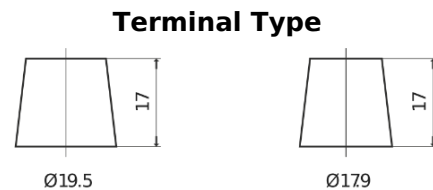

Product overview

Batteries for Trucks, Buses, Construction, Agriculture

StartPRO CG1403

Part number	CG1403
Technology	Flooded
EAN/GTIN	3661024015424
Voltage	12 V
Capacity	140.0 Ah
CCA	800 A
Length	513 mm
Width	189 mm
Height	223 mm
Box size	D04
Polarity	ETN 3
Terminal Type	EN taper post
Hold Down	B0
Weights (subject of variation)	34.10 kg