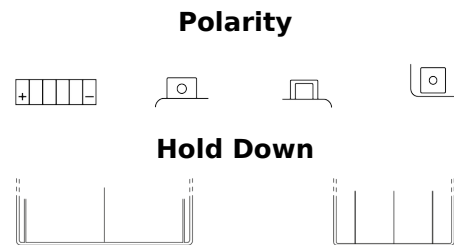

### Li-Ion ELTX14H

Part number	ELTX14H
Technology	Li-Ion
EAN/GTIN	3661024036801
Voltage	12 V
Capacity	4 Ah
CCA	240 A
Watt hour	48 Wh
Length	150 mm
Width	90 mm
Height	95 mm
Box size	C53
Polarity	ETN 1
Terminal Type	M12
Hold Down	B0
Weights (subject of variation)	0.90 kg