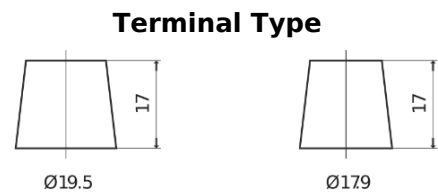

Product overview

Batteries for Trucks, Buses, Construction, Agriculture

PowerPRO CF2353

Part number	CF2353
Technology	Flooded
EAN/GTIN	3661024015325
Voltage	12 V
Capacity	235.0 Ah
CCA	1300 A
Length	518 mm
Width	274 mm
Height	240 mm
Box size	D06
Polarity	ETN 3
Terminal Type	EN taper post
Hold Down	B0
Weights (subject of variation)	56.30 kg