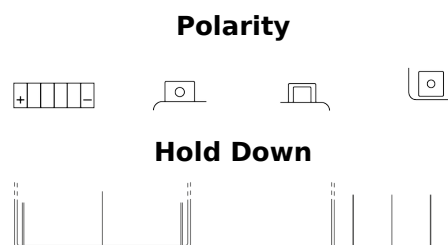

Product overview

Batteries for Motorcycles, ATVs, Snowmobiles, Garden

Li-Ion ELTX12

Part number	ELTX12
Technology	Li-Ion
EAN/GTIN	3661024036832
Voltage	12 V
Capacity	4 Ah
CCA	210 A
Watt hour	42 Wh
Length	150 mm
Width	90 mm
Height	95 mm
Box size	C53
Polarity	ETN 1
Terminal Type	M12
Hold Down	B0
Weights (subject of variation)	0.80 kg