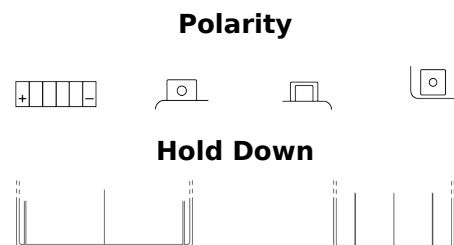

Product overview

Batteries for Motorcycles, ATVs, Snowmobiles, Garden

Li-Ion ELT12B

Part number	ELT12B
Technology	Li-Ion
EAN/GTIN	3661024036818
Voltage	12 V
Capacity	5 Ah
CCA	260 A
Watt hour	60 Wh
Length	150 mm
Width	70 mm
Height	130 mm
Box size	C51
Polarity	ETN 1
Terminal Type	M12
Hold Down	B0
Weights (subject of variation)	0.90 kg