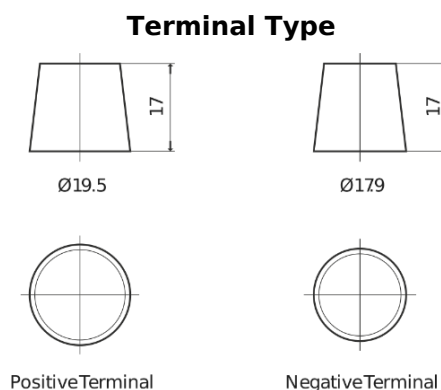

Product overview

Batteries for Trucks, Buses, Construction, Agriculture

Endurance+PRO Gel CD2103T

Part number	CD2103T
Technology	GEL
EAN/GTIN	3661024016988
Voltage	12 V
Capacity	210.0 Ah
CCA	800 A
Length	518 mm
Width	274 mm
Height	240 mm
Box size	D06
Polarity	ETN 3
Terminal Type	EN taper post
Hold Down	B0
Weights (subject of variation)	66.00 kg