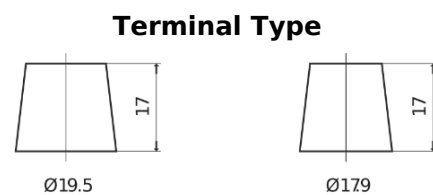

Product overview

Batteries for Trucks, Buses, Construction, Agriculture

Endurance+PRO Gel CD2103

Part number	CD2103
Technology	GEL
EAN/GTIN	3661024016889
Voltage	12 V
Capacity	210.0 Ah
CCA	1030 A
Length	518 mm
Width	274 mm
Height	240 mm
Box size	D06
Polarity	ETN 3
Terminal Type	EN taper post
Hold Down	B0
Weights (subject of variation)	63.50 kg