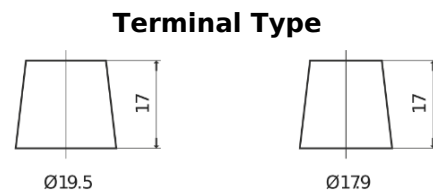

Product overview

Batteries for Trucks, Buses, Construction, Agriculture

Endurance+PRO Gel CD2103

Part number	CD2103
Technology	GEL
EAN/GTIN	3661024016889
Voltage	12 V
Capacity	210.0 Ah
CCA	1030 A
Length	518 mm
Width	274 mm
Height	240 mm
Box size	D06
Polarity	ETN 3
Terminal Type	EN taper post
Hold Down	B0
Weights (subject of variation)	63.50 kg