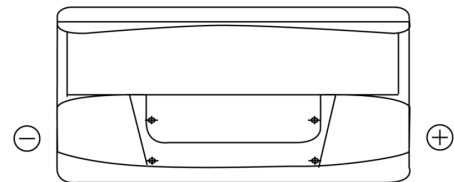

Product overview

Batteries for Cars

Standard CC900

Part number	CC900
Technology	Flooded
EAN/GTIN	3661024014830
Voltage	12 V
Capacity	90.0 Ah
CCA	720 A
Length	353 mm
Width	175 mm
Height	190 mm
Box size	L05
Polarity	ETN 0
Terminal Type	EN taper post
Hold Down	B13
Weights (subject of variation)	20.50 kg

Polarity

Terminal Type

Positive Terminal

Negative Terminal

Hold Down

Design, features and specifications are subject to change without notice. We disclaim any representation or warranty, express or implied, concerning the data or recommendations, and in no event shall be liable for any loss or damage claimed to have arisen as a result. Some products may not be available in your local market.