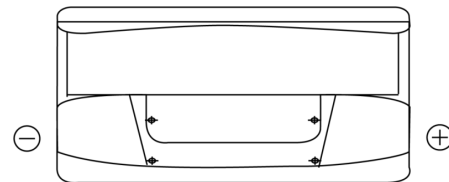

**Product overview**

Batteries for Cars

**Standard CC900**

Part number	CC900
Technology	Flooded
EAN/GTIN	3661024014830
Voltage	12 V
Capacity	90.0 Ah
CCA	720 A
Length	353 mm
Width	175 mm
Height	190 mm
Box size	L05
Polarity	ETN 0
Terminal Type	EN taper post
Hold Down	B13
Weights (subject of variation)	20.50 kg

**Polarity**

**Terminal Type**

Positive Terminal

Negative Terminal

**Hold Down**

Design, features and specifications are subject to change without notice. We disclaim any representation or warranty, express or implied, concerning the data or recommendations, and in no event shall be liable for any loss or damage claimed to have arisen as a result. Some products may not be available in your local market.