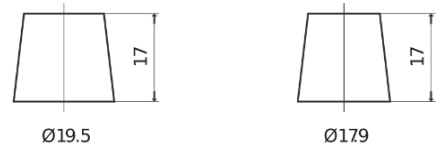

Terminal Type