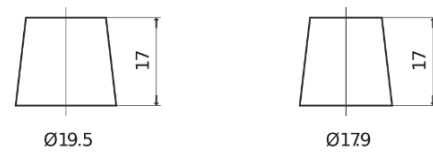

**Product overview**

Batteries for Cars

**Standard CC900**

Part number	CC900
Technology	Flooded
EAN/GTIN	3661024014830
Voltage	12 V
Capacity	90.0 Ah
CCA	720 A
Length	353 mm
Width	175 mm
Height	190 mm
Box size	L05
Polarity	ETN 0
Terminal Type	EN taper post
Hold Down	B13
Weights (subject of variation)	20.50 kg

**Polarity**

**Terminal Type**

Positive Terminal

Negative Terminal

**Hold Down**

Design, features and specifications are subject to change without notice. We disclaim any representation or warranty, express or implied, concerning the data or recommendations, and in no event shall be liable for any loss or damage claimed to have arisen as a result. Some products may not be available in your local market.