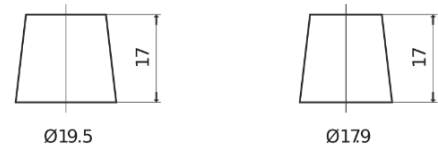

**Product overview**

Batteries for Cars

**Standard CC700**

|                                |               |
|--------------------------------|---------------|
| Part number                    | CC700         |
| Technology                     | Flooded       |
| EAN/GTIN                       | 3661024014823 |
| Voltage                        | 12 V          |
| Capacity                       | 70.0 Ah       |
| CCA                            | 640 A         |
| Length                         | 278 mm        |
| Width                          | 175 mm        |
| Height                         | 190 mm        |
| Box size                       | L03           |
| Polarity                       | ETN 0         |
| Terminal Type                  | EN taper post |
| Hold Down                      | B13           |
| Weights (subject of variation) | 16.00 kg      |

**Polarity**

**Terminal Type**

Positive Terminal

Negative Terminal

**Hold Down**

Design, features and specifications are subject to change without notice. We disclaim any representation or warranty, express or implied, concerning the data or recommendations, and in no event shall be liable for any loss or damage claimed to have arisen as a result. Some products may not be available in your local market.