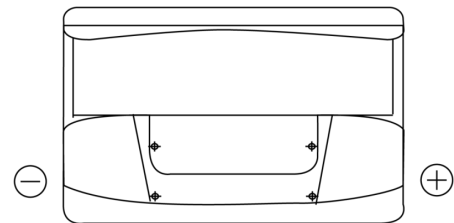

**Product overview**

Batteries for Cars

**Standard CC700**

|                                |               |
|--------------------------------|---------------|
| Part number                    | CC700         |
| Technology                     | Flooded       |
| EAN/GTIN                       | 3661024014823 |
| Voltage                        | 12 V          |
| Capacity                       | 70.0 Ah       |
| CCA                            | 640 A         |
| Length                         | 278 mm        |
| Width                          | 175 mm        |
| Height                         | 190 mm        |
| Box size                       | L03           |
| Polarity                       | ETN 0         |
| Terminal Type                  | EN taper post |
| Hold Down                      | B13           |
| Weights (subject of variation) | 16.00 kg      |

**Polarity**

**Terminal Type**

Positive Terminal

Negative Terminal

**Hold Down**

Design, features and specifications are subject to change without notice. We disclaim any representation or warranty, express or implied, concerning the data or recommendations, and in no event shall be liable for any loss or damage claimed to have arisen as a result. Some products may not be available in your local market.