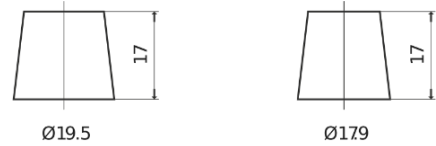

**Product overview**

Batteries for Cars

**Standard CC700**

Part number	CC700
Technology	Flooded
EAN/GTIN	3661024014823
Voltage	12 V
Capacity	70.0 Ah
CCA	640 A
Length	278 mm
Width	175 mm
Height	190 mm
Box size	L03
Polarity	ETN 0
Terminal Type	EN taper post
Hold Down	B13
Weights (subject of variation)	16.00 kg

**Polarity**

**Terminal Type**

Positive Terminal

Negative Terminal

**Hold Down**

Design, features and specifications are subject to change without notice. We disclaim any representation or warranty, express or implied, concerning the data or recommendations, and in no event shall be liable for any loss or damage claimed to have arisen as a result. Some products may not be available in your local market.