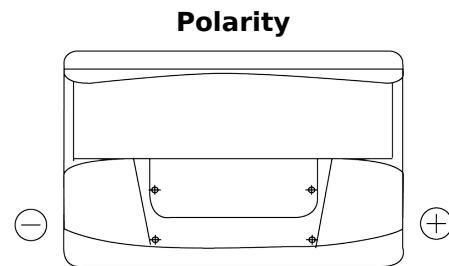

Product overview

Batteries for Cars

Standard CC700

| | |
|--------------------------------|---------------|
| Part number | CC700 |
| Technology | Flooded |
| EAN/GTIN | 3661024014823 |
| Voltage | 12 V |
| Capacity | 70.0 Ah |
| CCA | 640 A |
| Length | 278 mm |
| Width | 175 mm |
| Height | 190 mm |
| Box size | L03 |
| Polarity | ETN 0 |
| Terminal Type | EN taper post |
| Hold Down | B13 |
| Weights (subject of variation) | 16.00 kg |