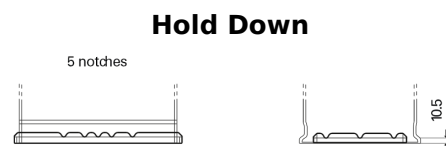

Product overview

Batteries for Cars

Standard CC700

| | |
|--------------------------------|---------------|
| Part number | CC700 |
| Technology | Flooded |
| EAN/GTIN | 3661024014823 |
| Voltage | 12 V |
| Capacity | 70.0 Ah |
| CCA | 640 A |
| Length | 278 mm |
| Width | 175 mm |
| Height | 190 mm |
| Box size | L03 |
| Polarity | ETN 0 |
| Terminal Type | EN taper post |
| Hold Down | B13 |
| Weights (subject of variation) | 16.00 kg |