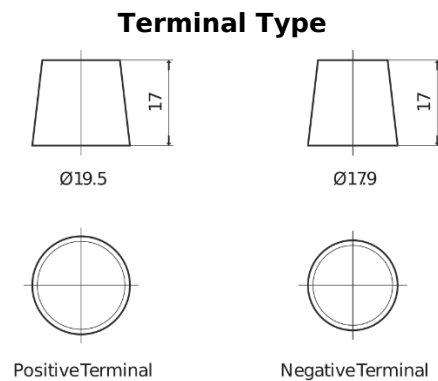

Product overview

Batteries for Cars

Standard CC700

| | |
|--------------------------------|---------------|
| Part number | CC700 |
| Technology | Flooded |
| EAN/GTIN | 3661024014823 |
| Voltage | 12 V |
| Capacity | 70.0 Ah |
| CCA | 640 A |
| Length | 278 mm |
| Width | 175 mm |
| Height | 190 mm |
| Box size | L03 |
| Polarity | ETN 0 |
| Terminal Type | EN taper post |
| Hold Down | B13 |
| Weights (subject of variation) | 16.00 kg |