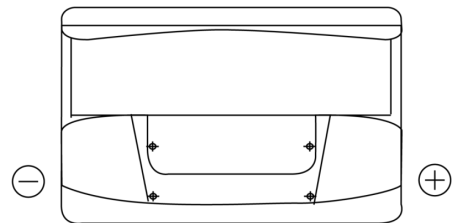

Product overview

Batteries for Cars

Standard CC700

Part number	CC700
Technology	Flooded
EAN/GTIN	3661024014823
Voltage	12 V
Capacity	70.0 Ah
CCA	640 A
Length	278 mm
Width	175 mm
Height	190 mm
Box size	L03
Polarity	ETN 0
Terminal Type	EN taper post
Hold Down	B13
Weights (subject of variation)	16.00 kg

Polarity

Terminal Type

Positive Terminal

Negative Terminal

Hold Down

Design, features and specifications are subject to change without notice. We disclaim any representation or warranty, express or implied, concerning the data or recommendations, and in no event shall be liable for any loss or damage claimed to have arisen as a result. Some products may not be available in your local market.