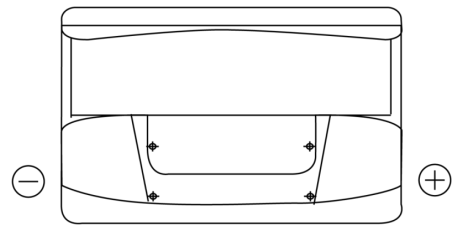

**Product overview**

Batteries for Cars

**Standard CC700**

Part number	CC700
Technology	Flooded
EAN/GTIN	3661024014823
Voltage	12 V
Capacity	70.0 Ah
CCA	640 A
Length	278 mm
Width	175 mm
Height	190 mm
Box size	L03
Polarity	ETN 0
Terminal Type	EN taper post
Hold Down	B13
Weights (subject of variation)	16.00 kg

**Polarity**

**Terminal Type**

Positive Terminal

Negative Terminal

**Hold Down**

Design, features and specifications are subject to change without notice. We disclaim any representation or warranty, express or implied, concerning the data or recommendations, and in no event shall be liable for any loss or damage claimed to have arisen as a result. Some products may not be available in your local market.