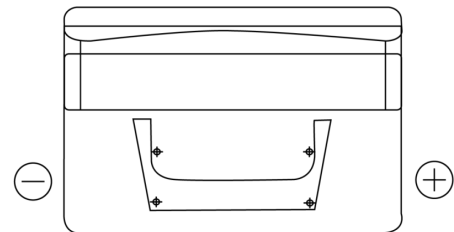

Product overview

Batteries for Cars

Standard CC652

Part number	CC652
Technology	Flooded
EAN/GTIN	3661024014861
Voltage	12 V
Capacity	65.0 Ah
CCA	540 A
Length	278 mm
Width	175 mm
Height	175 mm
Box size	LB3
Polarity	ETN 0
Terminal Type	EN taper post
Hold Down	B13
Weights (subject of variation)	14.50 kg

Polarity

Terminal Type

Positive Terminal

Negative Terminal

Hold Down

Design, features and specifications are subject to change without notice. We disclaim any representation or warranty, express or implied, concerning the data or recommendations, and in no event shall be liable for any loss or damage claimed to have arisen as a result. Some products may not be available in your local market.