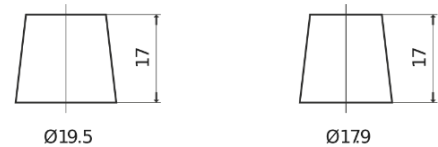

Terminal Type

Positive Terminal

Negative Terminal