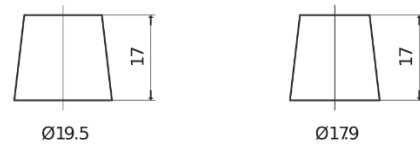

Product overview

Batteries for Cars

Standard CC550

Part number	CC550
Technology	Flooded
EAN/GTIN	3661024014809
Voltage	12 V
Capacity	55.0 Ah
CCA	460 A
Length	242 mm
Width	175 mm
Height	190 mm
Box size	L02
Polarity	ETN 0
Terminal Type	EN taper post
Hold Down	B13
Weights (subject of variation)	13.50 kg

Polarity

Terminal Type

Positive Terminal

Negative Terminal

Hold Down

Design, features and specifications are subject to change without notice. We disclaim any representation or warranty, express or implied, concerning the data or recommendations, and in no event shall be liable for any loss or damage claimed to have arisen as a result. Some products may not be available in your local market.