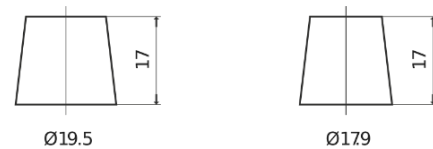

**Product overview**

Batteries for Cars

**Plus CB955**

Part number	CB955
Technology	Flooded
EAN/GTIN	3661024014465
Voltage	12 V
Capacity	95.0 Ah
CCA	760 A
Length	306 mm
Width	173 mm
Height	222 mm
Box size	D31
Polarity	ETN 1
Terminal Type	EN taper post
Hold Down	Korean B1
Weights (subject of variation)	20.60 kg

**Polarity**

**Terminal Type**

Positive Terminal

Negative Terminal

**Hold Down**

Design, features and specifications are subject to change without notice. We disclaim any representation or warranty, express or implied, concerning the data or recommendations, and in no event shall be liable for any loss or damage claimed to have arisen as a result. Some products may not be available in your local market.