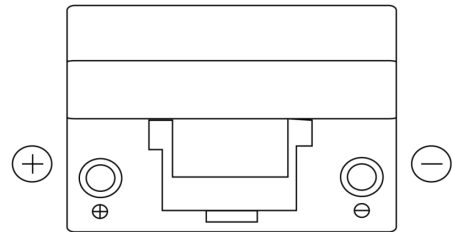

Product overview

Batteries for Cars

Plus CB955

Part number	CB955
Technology	Flooded
EAN/GTIN	3661024014465
Voltage	12 V
Capacity	95.0 Ah
CCA	760 A
Length	306 mm
Width	173 mm
Height	222 mm
Box size	D31
Polarity	ETN 1
Terminal Type	EN taper post
Hold Down	Korean B1
Weights (subject of variation)	20.60 kg

Polarity

Terminal Type

Positive Terminal

Negative Terminal

Hold Down

Design, features and specifications are subject to change without notice. We disclaim any representation or warranty, express or implied, concerning the data or recommendations, and in no event shall be liable for any loss or damage claimed to have arisen as a result. Some products may not be available in your local market.