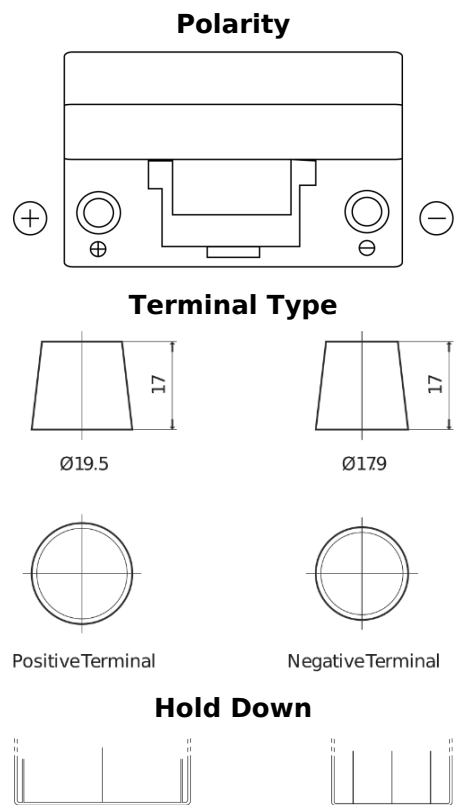

Product overview

Batteries for Marine and Leisure

Dual EFB TZ650

| | |
|--------------------------------|---------------|
| Part number | TZ650 |
| Technology | EFB |
| EAN/GTIN | 3661024057486 |
| Voltage | 12 V |
| Capacity | 75.0 Ah |
| CCA | 750 A |
| Watt hour | 650 Wh |
| Length | 260 mm |
| Width | 173 mm |
| Height | 222 mm |
| Box size | D26 |
| Polarity | ETN 1 |
| Terminal Type | EN taper post |
| Hold Down | B0 |
| Weights (subject of variation) | 19.00 kg |