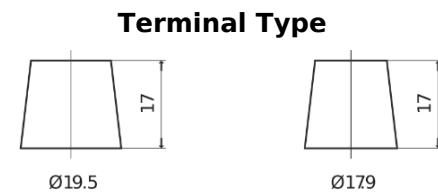

Product overview

Batteries for Trucks, Buses, Construction, Agriculture

EndurancePRO EFB TX2253

Part number	TX2253
Technology	EFB
EAN/GTIN	3661024056632
Voltage	12 V
Capacity	225.0 Ah
CCA	1150 A
Length	518 mm
Width	274 mm
Height	240 mm
Box size	D06
Polarity	ETN 3
Terminal Type	EN taper post
Hold Down	B0
Weights (subject of variation)	60.10 kg