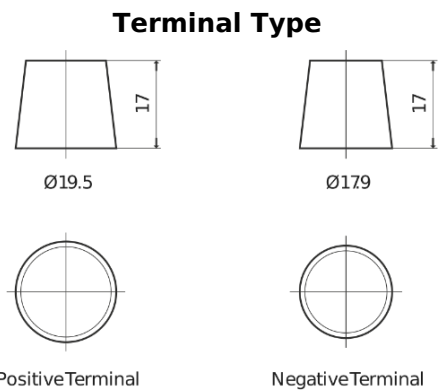

**Product overview**

Batteries for Marine and Leisure

**Dual TR600**

Part number	TR600
Technology	Flooded
EAN/GTIN	3661024057691
Voltage	12 V
Capacity	120.0 Ah
CCA	800 A
Length	349 mm
Width	175 mm
Height	285 mm
Box size	D03
Polarity	ETN 1
Terminal Type	EN taper post
Hold Down	B0
Weights (subject of variation)	31.40 kg