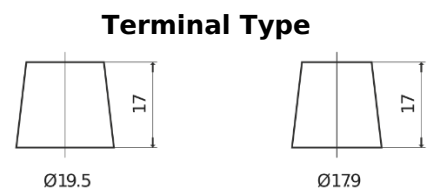

**Product overview**

Batteries for Marine and Leisure

**Dual TR600**

Part number	TR600
Technology	Flooded
EAN/GTIN	3661024057691
Voltage	12 V
Capacity	120.0 Ah
CCA	800 A
Length	349 mm
Width	175 mm
Height	285 mm
Box size	D03
Polarity	ETN 1
Terminal Type	EN taper post
Hold Down	B0
Weights (subject of variation)	31.40 kg