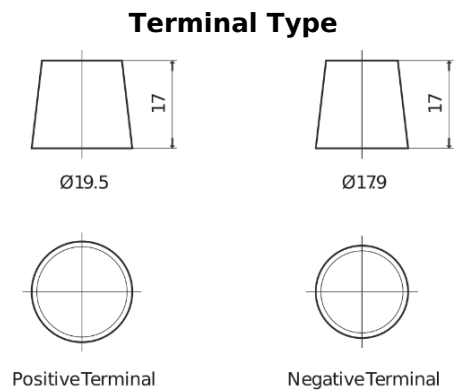

Product overview

Batteries for Marine and Leisure

Dual TR600

Part number	TR600
Technology	Flooded
EAN/GTIN	3661024057691
Voltage	12 V
Capacity	120.0 Ah
CCA	800 A
Length	349 mm
Width	175 mm
Height	285 mm
Box size	D03
Polarity	ETN 1
Terminal Type	EN taper post
Hold Down	B0
Weights (subject of variation)	31.40 kg