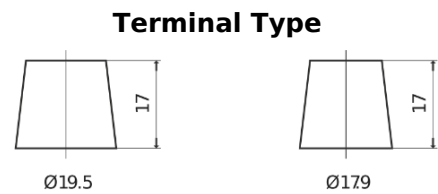

Product overview

Batteries for Marine and Leisure

Dual TR600

Part number	TR600
Technology	Flooded
EAN/GTIN	3661024057691
Voltage	12 V
Capacity	120.0 Ah
CCA	800 A
Length	349 mm
Width	175 mm
Height	285 mm
Box size	D03
Polarity	ETN 1
Terminal Type	EN taper post
Hold Down	B0
Weights (subject of variation)	31.40 kg