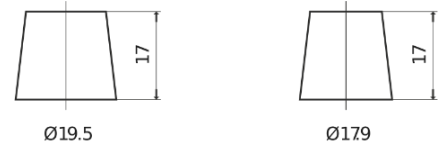

Terminal Type