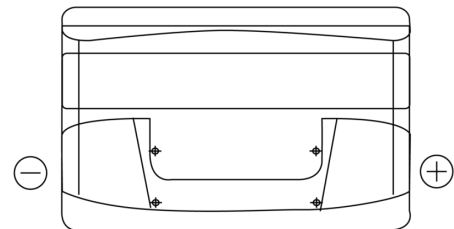

Product overview

Batteries for Cars

Plus CB950

Part number	CB950
Technology	Flooded
EAN/GTIN	3661024014588
Voltage	12 V
Capacity	95.0 Ah
CCA	800 A
Length	353 mm
Width	175 mm
Height	190 mm
Box size	L05
Polarity	ETN 0
Terminal Type	EN taper post
Hold Down	B13
Weights (subject of variation)	21.60 kg

Polarity

Terminal Type

Hold Down

Design, features and specifications are subject to change without notice. We disclaim any representation or warranty, express or implied, concerning the data or recommendations, and in no event shall be liable for any loss or damage claimed to have arisen as a result. Some products may not be available in your local market.