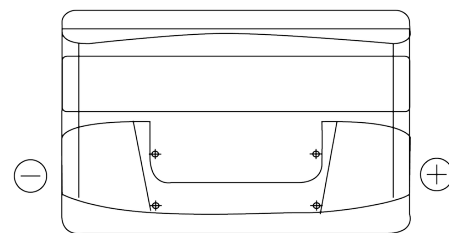

**Product overview**

Batteries for Cars

**Plus CB950**

Part number	CB950
Technology	Flooded
EAN/GTIN	3661024014588
Voltage	12 V
Capacity	95.0 Ah
CCA	800 A
Length	353 mm
Width	175 mm
Height	190 mm
Box size	L05
Polarity	ETN 0
Terminal Type	EN taper post
Hold Down	B13
Weights (subject of variation)	21.60 kg

**Polarity**

**Terminal Type**

**Hold Down**

Design, features and specifications are subject to change without notice. We disclaim any representation or warranty, express or implied, concerning the data or recommendations, and in no event shall be liable for any loss or damage claimed to have arisen as a result. Some products may not be available in your local market.