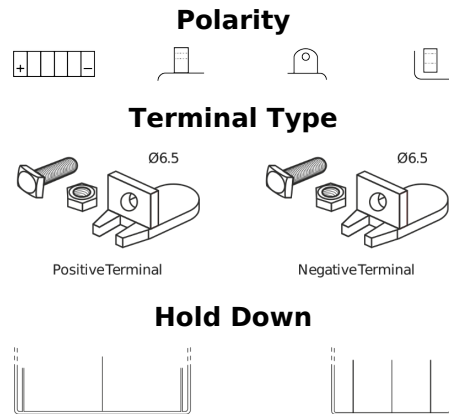

**Product overview**

Batteries for Motorcycles, ATVs, Snowmobiles, Garden

**GEL GEL12-30**

Part number	GEL12-30
Technology	GEL
EAN/GTIN	3661024034081
Voltage	12 V
Capacity	30 Ah
CCA	180 A
Length	197 mm
Width	132 mm
Height	186 mm
Box size	U01
Polarity	ETN 1
Terminal Type	EN full Ford lug
Hold Down	B0
Weights (subject of variation)	11.10 kg