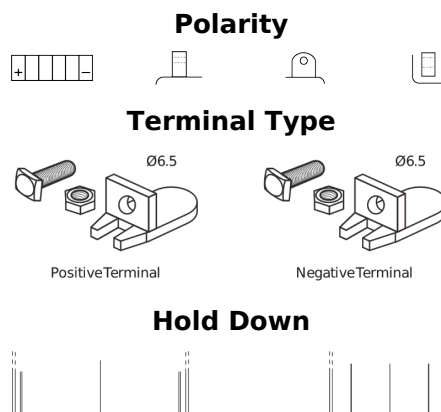

Product overview

Batteries for Motorcycles, ATVs, Snowmobiles, Garden

GEL GEL12-30

Part number	GEL12-30
Technology	GEL
EAN/GTIN	3661024034081
Voltage	12 V
Capacity	30 Ah
CCA	180 A
Length	197 mm
Width	132 mm
Height	186 mm
Box size	U01
Polarity	ETN 1
Terminal Type	EN full Ford lug
Hold Down	B0
Weights (subject of variation)	11.10 kg