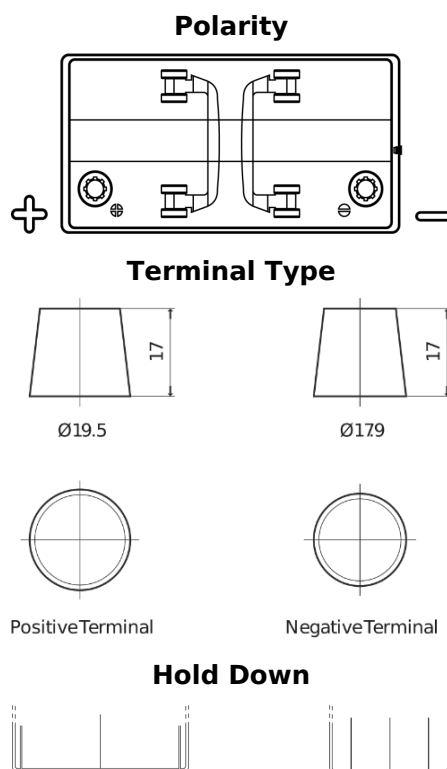

Product overview

Batteries for Marine and Leisure

Dual TR550

Part number	TR550
Technology	Flooded
EAN/GTIN	3661024055987
Voltage	12 V
Capacity	115.0 Ah
CCA	760 A
Watt hour	550 Wh
Length	349 mm
Width	175 mm
Height	235 mm
Box size	D02
Polarity	ETN 1
Terminal Type	EN taper post
Hold Down	B0
Weights (subject of variation)	27.80 kg