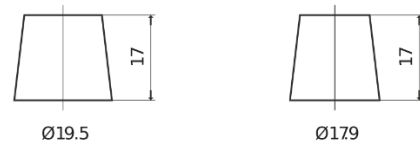

Product overview

Batteries for Marine and Leisure

Dual TR450

Part number	TR450
Technology	Flooded
EAN/GTIN	3661024055994
Voltage	12 V
Capacity	95.0 Ah
CCA	650 A
Watt hour	450 Wh
Length	306 mm
Width	173 mm
Height	222 mm
Box size	D31
Polarity	ETN 1
Terminal Type	EN taper post
Hold Down	Korean B1
Weights (subject of variation)	21.70 kg

Polarity

Terminal Type

Positive Terminal

Negative Terminal

Hold Down

Design, features and specifications are subject to change without notice. We disclaim any representation or warranty, express or implied, concerning the data or recommendations, and in no event shall be liable for any loss or damage claimed to have arisen as a result. Some products may not be available in your local market.