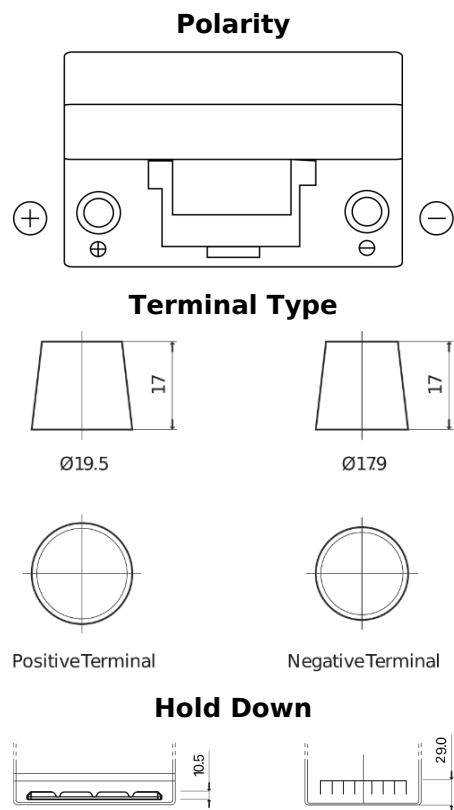

Product overview

Batteries for Marine and Leisure

Dual TR350

Part number	TR350
Technology	Flooded
EAN/GTIN	3661024056007
Voltage	12 V
Capacity	80.0 Ah
CCA	510 A
Watt hour	350 Wh
Length	270 mm
Width	173 mm
Height	222 mm
Box size	D26
Polarity	ETN 1
Terminal Type	EN taper post
Hold Down	Korean B1+B6
Weights (subject of variation)	17.40 kg