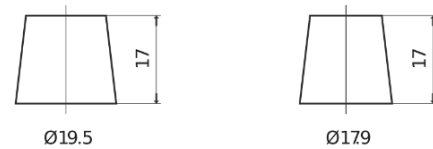

Product overview

Batteries for Marine and Leisure

Dual TR350

Part number	TR350
Technology	Flooded
EAN/GTIN	3661024056007
Voltage	12 V
Capacity	80.0 Ah
CCA	510 A
Watt hour	350 Wh
Length	270 mm
Width	173 mm
Height	222 mm
Box size	D26
Polarity	ETN 1
Terminal Type	EN taper post
Hold Down	Korean B1+B6
Weights (subject of variation)	17.40 kg

Polarity

Terminal Type

Positive Terminal

Negative Terminal

Hold Down

Design, features and specifications are subject to change without notice. We disclaim any representation or warranty, express or implied, concerning the data or recommendations, and in no event shall be liable for any loss or damage claimed to have arisen as a result. Some products may not be available in your local market.