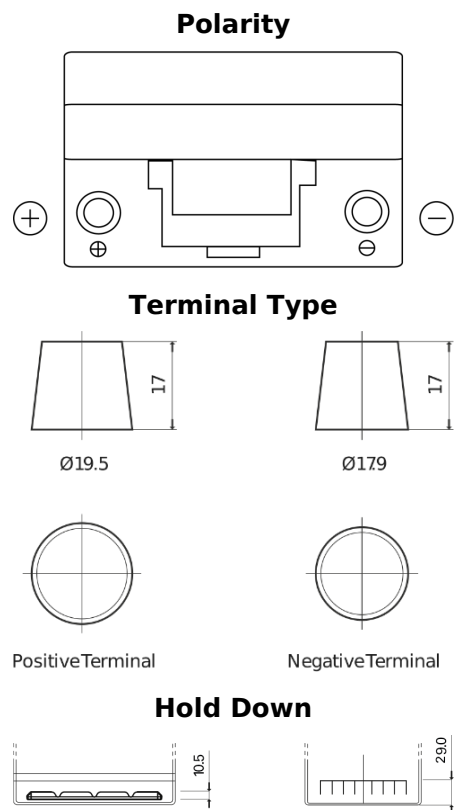

**Product overview**

Batteries for Marine and Leisure

**Dual TR350**

Part number	TR350
Technology	Flooded
EAN/GTIN	3661024056007
Voltage	12 V
Capacity	80.0 Ah
CCA	510 A
Watt hour	350 Wh
Length	270 mm
Width	173 mm
Height	222 mm
Box size	D26
Polarity	ETN 1
Terminal Type	EN taper post
Hold Down	Korean B1+B6
Weights (subject of variation)	17.40 kg