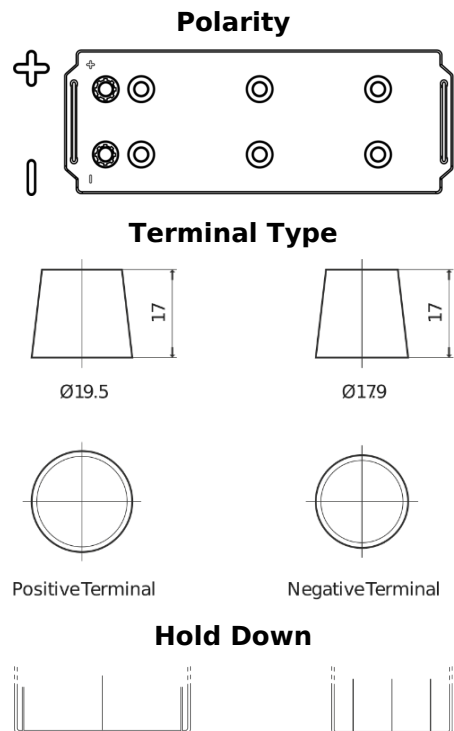

**Product overview**

Batteries for Marine and Leisure

**Start TN900**

Part number	TN900
Technology	Flooded
EAN/GTIN	3661024046060
Voltage	12 V
Capacity	140.0 Ah
CCA	800 A
MCA	900
Length	513 mm
Width	189 mm
Height	223 mm
Box size	D04
Polarity	ETN 3
Terminal Type	EN taper post
Hold Down	B0
Weights (subject of variation)	34.10 kg