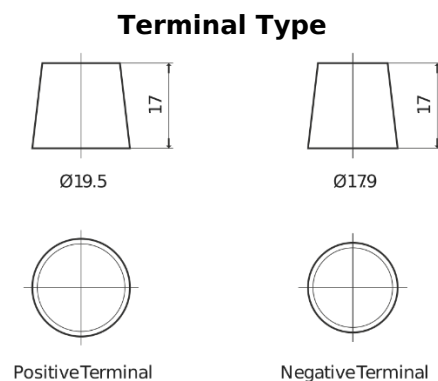

**Product overview**

Batteries for Marine and Leisure

**Start TN900**

Part number	TN900
Technology	Flooded
EAN/GTIN	3661024046060
Voltage	12 V
Capacity	140.0 Ah
CCA	800 A
MCA	900
Length	513 mm
Width	189 mm
Height	223 mm
Box size	D04
Polarity	ETN 3
Terminal Type	EN taper post
Hold Down	B0
Weights (subject of variation)	34.10 kg