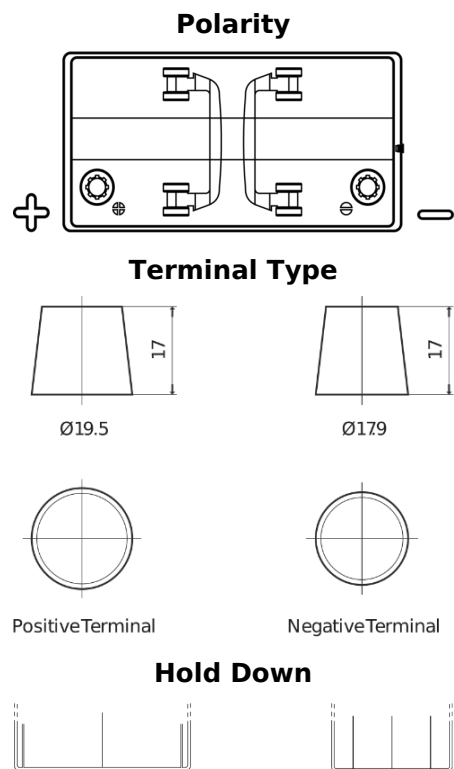

Product overview

Batteries for Marine and Leisure

Start TN850

Part number	TN850
Technology	Flooded
EAN/GTIN	3661024046077
Voltage	12 V
Capacity	110.0 Ah
CCA	750 A
MCA	850
Length	349 mm
Width	175 mm
Height	235 mm
Box size	D02
Polarity	ETN 1
Terminal Type	EN taper post
Hold Down	B0
Weights (subject of variation)	25.40 kg