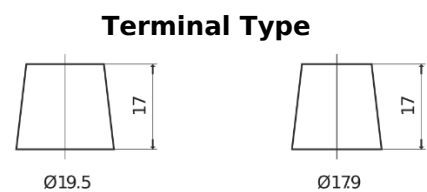

**Product overview**

Batteries for Marine and Leisure

**Vintage EU260-6**

Part number	EU260-6
Technology	Flooded
EAN/GTIN	3661024036115
Voltage	6 V
Capacity	260 Ah
CCA	1300 A
Length	345 mm
Width	172 mm
Height	286 mm
Box size	M08
Polarity	ETN 0
Terminal Type	EN taper post
Hold Down	B0
Weights (subject of variation)	39.10 kg