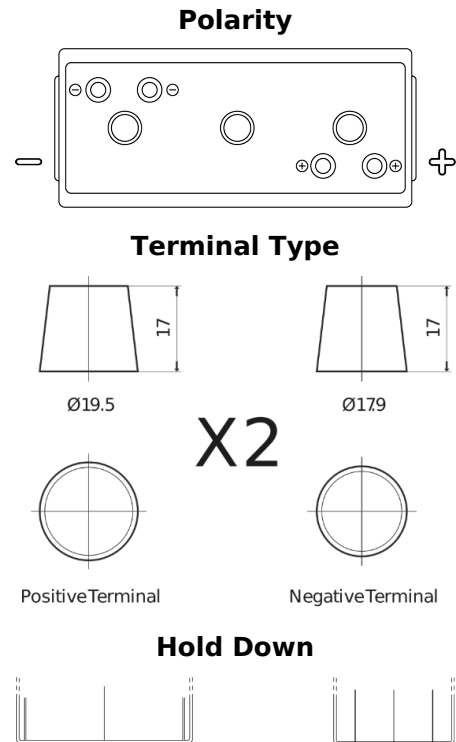

Product overview

Batteries for Marine and Leisure

Vintage EU200-6

| | |
|--------------------------------|---------------------|
| Part number | EU200-6 |
| Technology | Flooded |
| EAN/GTIN | 3661024036139 |
| Voltage | 6 V |
| Capacity | 200 Ah |
| CCA | 1150 A |
| Length | 398 mm |
| Width | 174 mm |
| Height | 234 mm |
| Box size | M06 |
| Polarity | ETN 0 |
| Terminal Type | Twin EN taper posts |
| Hold Down | B0 |
| Weights (subject of variation) | 27.80 kg |