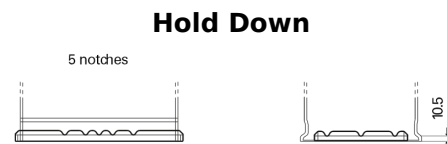

**Product overview**

Batteries for Marine and Leisure

**Start TN750**

Part number	TN750
Technology	Flooded
EAN/GTIN	3661024046084
Voltage	12 V
Capacity	74.0 Ah
CCA	680 A
MCA	750
Length	278 mm
Width	175 mm
Height	190 mm
Box size	L03
Polarity	ETN 0
Terminal Type	EN taper post
Hold Down	B13
Weights (subject of variation)	16.60 kg