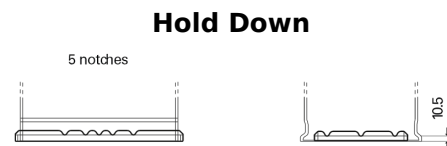

Product overview

Batteries for Marine and Leisure

Start TN750

Part number	TN750
Technology	Flooded
EAN/GTIN	3661024046084
Voltage	12 V
Capacity	74.0 Ah
CCA	680 A
MCA	750
Length	278 mm
Width	175 mm
Height	190 mm
Box size	L03
Polarity	ETN 0
Terminal Type	EN taper post
Hold Down	B13
Weights (subject of variation)	16.60 kg