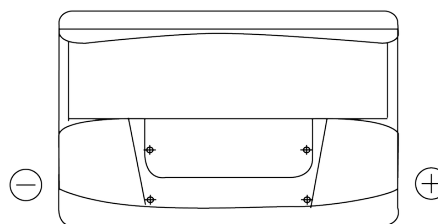

**Product overview**

Batteries for Marine and Leisure

**Start TN750**

Part number	TN750
Technology	Flooded
EAN/GTIN	3661024046084
Voltage	12 V
Capacity	74.0 Ah
CCA	680 A
MCA	750
Length	278 mm
Width	175 mm
Height	190 mm
Box size	L03
Polarity	ETN 0
Terminal Type	EN taper post
Hold Down	B13
Weights (subject of variation)	16.60 kg

**Polarity**

**Terminal Type**

Positive Terminal

Negative Terminal

**Hold Down**

Design, features and specifications are subject to change without notice. We disclaim any representation or warranty, express or implied, concerning the data or recommendations, and in no event shall be liable for any loss or damage claimed to have arisen as a result. Some products may not be available in your local market.