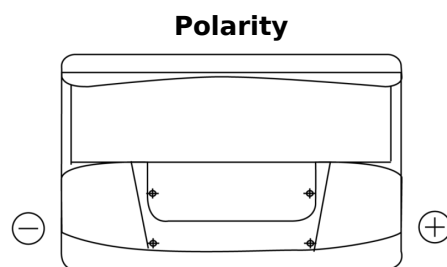

**Product overview**

Batteries for Marine and Leisure

**Start TN750**

Part number	TN750
Technology	Flooded
EAN/GTIN	3661024046084
Voltage	12 V
Capacity	74.0 Ah
CCA	680 A
MCA	750
Length	278 mm
Width	175 mm
Height	190 mm
Box size	L03
Polarity	ETN 0
Terminal Type	EN taper post
Hold Down	B13
Weights (subject of variation)	16.60 kg