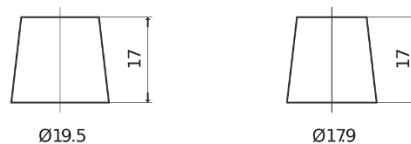

**Product overview**

Batteries for Marine and Leisure

**Start TN750**

Part number	TN750
Technology	Flooded
EAN/GTIN	3661024046084
Voltage	12 V
Capacity	74.0 Ah
CCA	680 A
MCA	750
Length	278 mm
Width	175 mm
Height	190 mm
Box size	L03
Polarity	ETN 0
Terminal Type	EN taper post
Hold Down	B13
Weights (subject of variation)	16.60 kg

**Polarity**

**Terminal Type**

Positive Terminal

Negative Terminal

**Hold Down**

Design, features and specifications are subject to change without notice. We disclaim any representation or warranty, express or implied, concerning the data or recommendations, and in no event shall be liable for any loss or damage claimed to have arisen as a result. Some products may not be available in your local market.