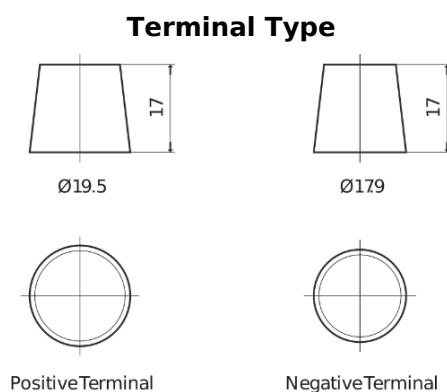

**Product overview**

Batteries for Marine and Leisure

**Start TN750**

Part number	TN750
Technology	Flooded
EAN/GTIN	3661024046084
Voltage	12 V
Capacity	74.0 Ah
CCA	680 A
MCA	750
Length	278 mm
Width	175 mm
Height	190 mm
Box size	L03
Polarity	ETN 0
Terminal Type	EN taper post
Hold Down	B13
Weights (subject of variation)	16.60 kg