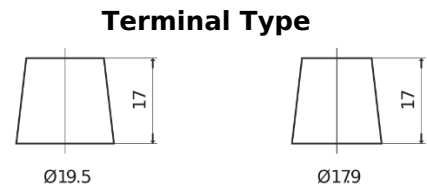

Product overview

Batteries for Marine and Leisure

Vintage EU165-6

Part number	EU165-6
Technology	Flooded
EAN/GTIN	3661024036146
Voltage	6 V
Capacity	165 Ah
CCA	900 A
Length	330 mm
Width	174 mm
Height	234 mm
Box size	M05
Polarity	ETN 0
Terminal Type	EN taper post
Hold Down	B0
Weights (subject of variation)	25.00 kg