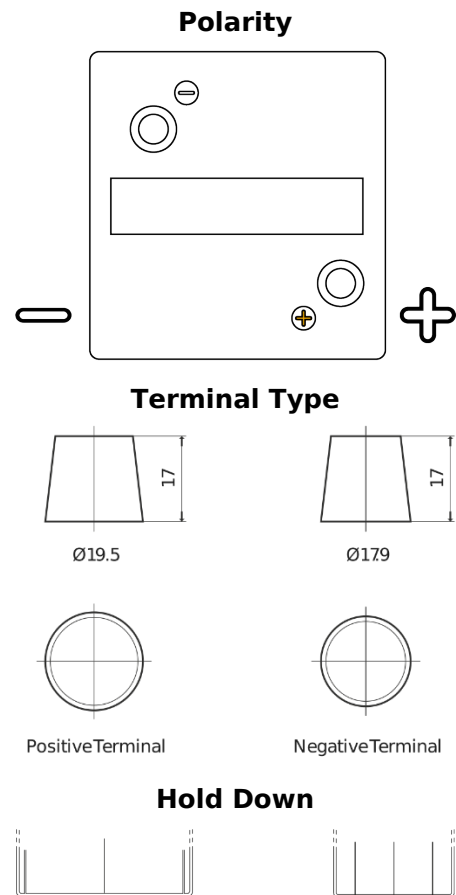

**Product overview**

Batteries for Marine and Leisure

**Vintage EU80-6**

Part number	EU80-6
Technology	Flooded
EAN/GTIN	3661024036160
Voltage	6 V
Capacity	80 Ah
CCA	600 A
Length	158 mm
Width	165 mm
Height	220 mm
Box size	M02
Polarity	ETN 0
Terminal Type	EN taper post
Hold Down	B0
Weights (subject of variation)	11.00 kg