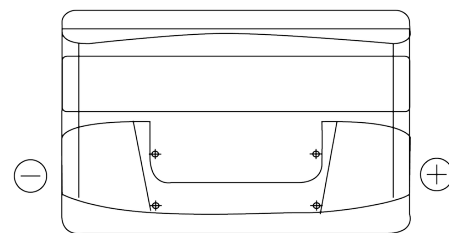

**Product overview**

Batteries for Cars

**Plus CB852**

Part number	CB852
Technology	Flooded
EAN/GTIN	3661024014663
Voltage	12 V
Capacity	85.0 Ah
CCA	760 A
Length	353 mm
Width	175 mm
Height	175 mm
Box size	LB5
Polarity	ETN 0
Terminal Type	EN taper post
Hold Down	B13
Weights (subject of variation)	19.40 kg

**Polarity**

**Terminal Type**

Positive Terminal

Negative Terminal

**Hold Down**

Design, features and specifications are subject to change without notice. We disclaim any representation or warranty, express or implied, concerning the data or recommendations, and in no event shall be liable for any loss or damage claimed to have arisen as a result. Some products may not be available in your local market.