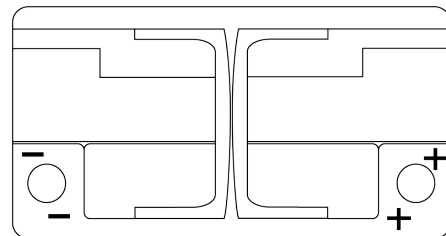

**Product overview**

Batteries for Cars

**Premium EA1050**

Part number	EA1050
Technology	Flooded
EAN/GTIN	3661024034302
Voltage	12 V
Capacity	105 Ah
CCA	850 A
Length	315 mm
Width	175 mm
Height	205 mm
Box size	LH4
Polarity	ETN 0
Terminal Type	EN taper post
Hold Down	B13
Weights (subject of variation)	23.10 kg

**Polarity**

**Terminal Type**

Positive Terminal

Negative Terminal

**Hold Down**

Design, features and specifications are subject to change without notice. We disclaim any representation or warranty, express or implied, concerning the data or recommendations, and in no event shall be liable for any loss or damage claimed to have arisen as a result. Some products may not be available in your local market.