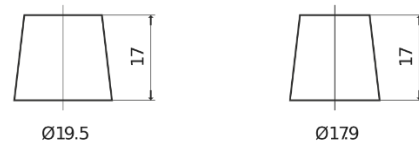

**Product overview**

Batteries for Cars

**Premium EA1050**

Part number	EA1050
Technology	Flooded
EAN/GTIN	3661024034302
Voltage	12 V
Capacity	105 Ah
CCA	850 A
Length	315 mm
Width	175 mm
Height	205 mm
Box size	LH4
Polarity	ETN 0
Terminal Type	EN taper post
Hold Down	B13
Weights (subject of variation)	23.10 kg

**Polarity**

**Terminal Type**

Positive Terminal

Negative Terminal

**Hold Down**

Design, features and specifications are subject to change without notice. We disclaim any representation or warranty, express or implied, concerning the data or recommendations, and in no event shall be liable for any loss or damage claimed to have arisen as a result. Some products may not be available in your local market.